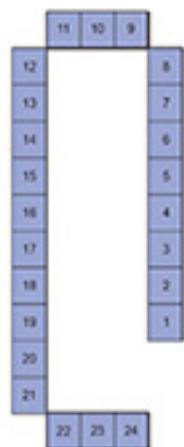

STALL LAYOUT

OUTDOOR STALL

INDOOR STALL

Stall Sizes

- 3m x 3m
- 6m x 6m
- 6m x 3m

HALL - A

HALL - B

ENTRY PLAZA